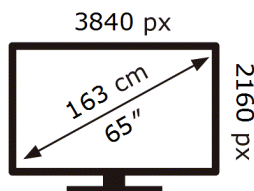

SAMSUNG

QE65QE1DAU

69 kWh/1000h

ABCDEF **G**

161 kWh/1000h

2019/2013

ENERG

SAMSUNG