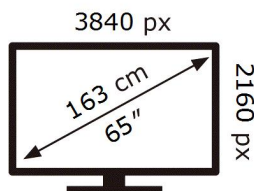

QE65QE1DAU

69 kWh/1000h

ABCDEF **G**

161 kWh/1000h

2019/2013