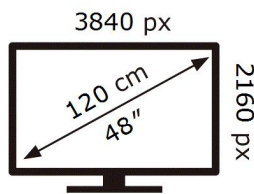

ENERG

SAMSUNG

GQ48S94DAE

66 kWh/1000h

ABCDEF **G**

103 kWh/1000h

2019/2013