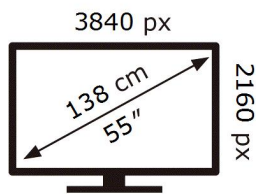

ENERG

SAMSUNG

GQ55S94DAE

81 kWh/1000h

ABCDEF **G**

123 kWh/1000h

2019/2013