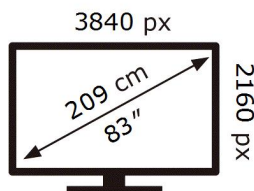

ENERG

SAMSUNG

GQ83S94DAE

150 kWh/1000h

ABCDEF **G**

227 kWh/1000h

2019/2013