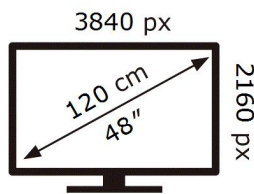

ENERG

SAMSUNG

GQ48S92DAE

66 kWh/1000h

ABCDEF **G**

103 kWh/1000h

2019/2013