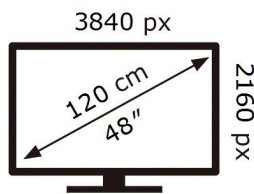

**ENERG**

**SAMSUNG**

QE48S92DAE

**66** kWh/1000h

ABCDEF **G**

**103** kWh/1000h

2019/2013