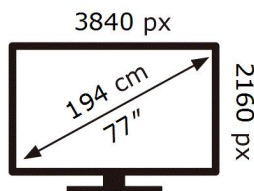

ENERG

SAMSUNG

QE77S92DAE

126 kWh/1000h

ABCDEF **G**

190 kWh/1000h

2019/2013