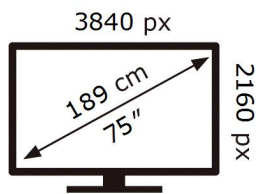

ENERG

SAMSUNG

QE75Q73DAT

83 kWh/1000h

ABCDEF **G**

228 kWh/1000h

2019/2013