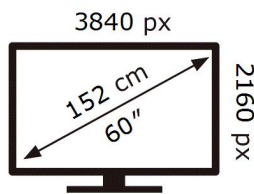

ENERG 

SAMSUNG

TU60DU7100K

98 kWh/1000h

ABCDEF **G**

134 kWh/1000h

2019/2013