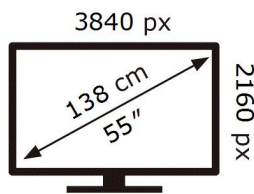

**ENERG** 

**SAMSUNG**

GU55DU7170U

**80** kWh/1000h

ABCDEF **G**

**121** kWh/1000h

2019/2013