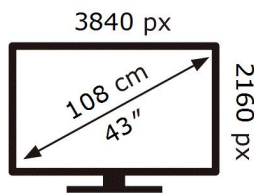

ENERG 

SAMSUNG

GU43DU7170U

53 kWh/1000h

ABCDEF **G**

104 kWh/1000h

2019/2013