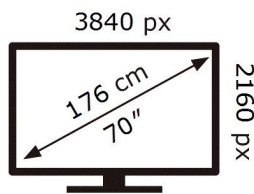

ENERG 

SAMSUNG

GU70DU7179U

123 kWh/1000h

ABCDEF **G**

170 kWh/1000h

2019/2013