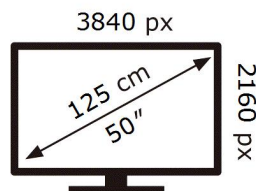

ENERG ⚡

SAMSUNG

GQ50QN92DAT

61 kWh/1000h

ABCDEF **G**

133 kWh/1000h

2019/2013