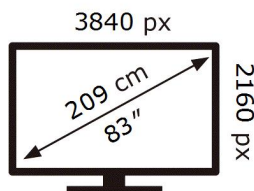

ENERG

SAMSUNG

QE83S91CAT

150 kWh/1000h

ABCDEF **G**

207 kWh/1000h

2019/2013