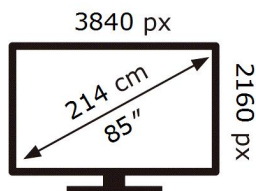

**ENERG** 

**SAMSUNG**

GQ85QN92DAT

**123** kWh/1000h

ABCDEF **G**

**339** kWh/1000h

2019/2013