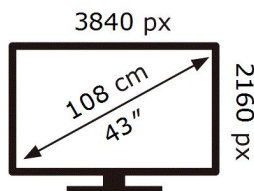

# ENERGY

SAMSUNG

GQ43QN92DAT

**51** kWh/1000h

ABCDEF **G**

**106** kWh/1000h

2019/2013