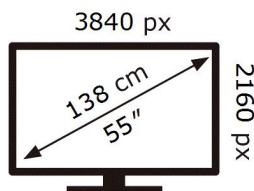

UE55DU7110K

**80** kWh/1000h

ABCDEF **G**

**121** kWh/1000h

2019/2013