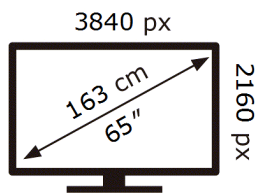

SAMSUNG

UE65DU7170U

110 kWh/1000h

ABCDEF **G**

169 kWh/1000h

2019/2013

ENERG ⚡

SAMSUNG