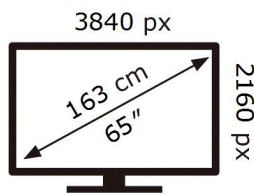

UE65DU7170U

110 kWh/1000h

ABCDEF **G**

169 kWh/1000h

2019/2013