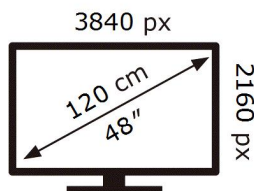

ENERG

SAMSUNG

TQ48S93DAE

66 kWh/1000h

ABCDEF **G**

103 kWh/1000h

2019/2013