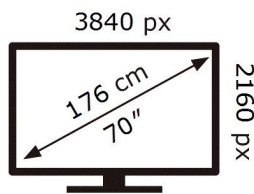

ENERG

SAMSUNG

UE70DU7190U

123 kWh/1000h

ABCDEF **G**

170 kWh/1000h

2019/2013