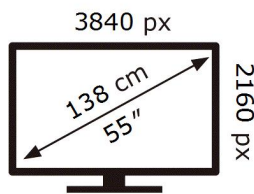

QE55Q77DAT

64 kWh/1000h

ABCDEF **G**

160 kWh/1000h

2019/2013