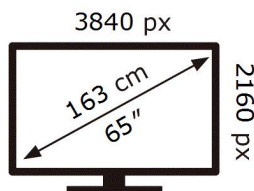

ENERG

SAMSUNG

QE65Q67DAU

69 kWh/1000h

ABCDEF **G**

160 kWh/1000h

2019/2013