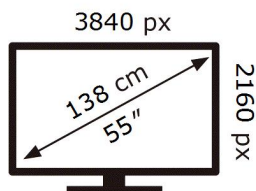

QE55QN93DAT

77 kWh/1000h

ABCDEF **G**

174 kWh/1000h

2019/2013