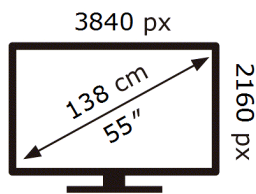

SAMSUNG

QE55QN93DAT

77 kWh/1000h

ABCDEF **G**

174 kWh/1000h

2019/2013

ENERG

SAMSUNG