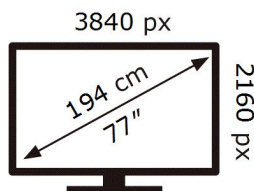

ENERG ⚡

SAMSUNG

QE77S85DAE

124 kWh/1000h

ABCDEF **G**

180 kWh/1000h

2019/2013