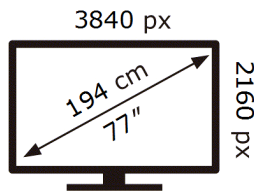

SAMSUNG

QE77S85DAE

124 kWh/1000h

ABCDEF **G**

180 kWh/1000h

ENERG ⚡

SAMSUNG

QE77S85DAE