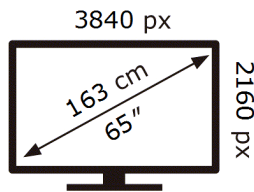

SAMSUNG

UE65DU8070U

107 kWh/1000h

ABCDEF **G**

164 kWh/1000h

2019/2013