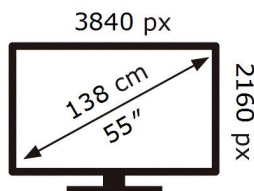

QE55S85DAE

**83** kWh/1000h

ABCDEF **G**

**HDR**

**118** kWh/1000h

2019/2013