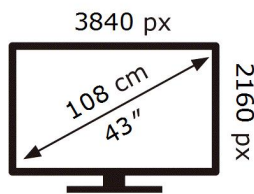

UE43DU8500K

53 kWh/1000h

ABCDEF **G**

106 kWh/1000h

2019/2013