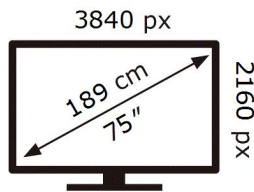

ENERG ⚡

SAMSUNG

GU75DU8079U

137 kWh/1000h

ABCDEF **G**

227 kWh/1000h

2019/2013