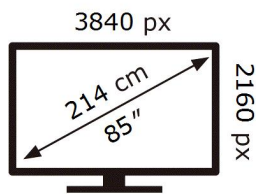

ENERG

SAMSUNG

GQ85QN93DAT

123 kWh/1000h

ABCDEF **G**

339 kWh/1000h

2019/2013