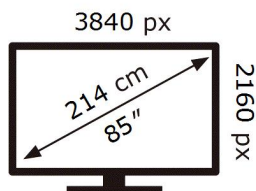

ENERG

SAMSUNG

TQ85Q60DAU

129 kWh/1000h

ABCDEF **G**

264 kWh/1000h

2019/2013