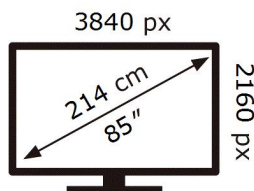

ENERG 

SAMSUNG

QE85QN93DAT

123 kWh/1000h

ABCDEF **G**

339 kWh/1000h

2019/2013