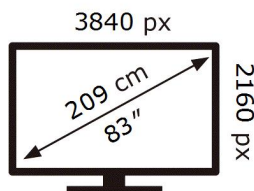

ENERG

SAMSUNG

QE83S93DAE

150 kWh/1000h

ABCDEF **G**

227 kWh/1000h

2019/2013