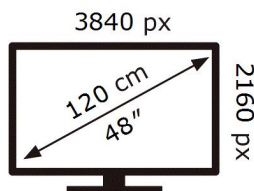

ENERG

SAMSUNG

QE48S93DAE

66 kWh/1000h

ABCDEF **G**

103 kWh/1000h

2019/2013