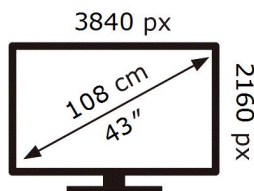

ENERG 

SAMSUNG

QE43LS01DAU

54 kWh/1000h

ABCDEF **G**

HDR

117 kWh/1000h

2019/2013