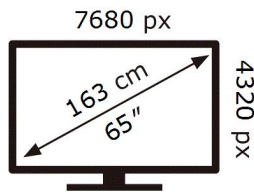

ENERG 

SAMSUNG

QE65QN750BT

219 kWh/1000h

ABCDEF **G**

305 kWh/1000h

2019/2013