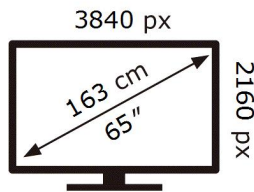

ENERG

SAMSUNG

QE65QN91BAT

111 kWh/1000h

ABCDEF **G**

HDR

227 kWh/1000h

2019/2013