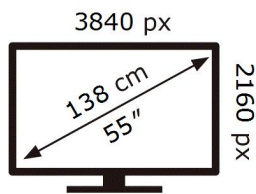

ENERG

SAMSUNG

GQ55QN91BAT

84 kWh/1000h

ABCDEF **G**

188 kWh/1000h

2019/2013