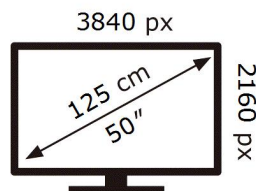

ENERG

SAMSUNG

GQ50QE1CAU

54 kWh/1000h

ABCDEF **G**

117 kWh/1000h

2019/2013