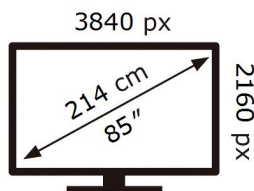

**ENERG**

**SAMSUNG**

GQ85Q80CAT

**168** kWh/1000h

ABCDEF **G**

**HDR**

**476** kWh/1000h

2019/2013