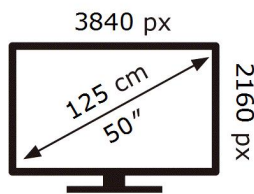

UE50CU8510K

71 kWh/1000h

ABCDEF **G**

124 kWh/1000h

2019/2013