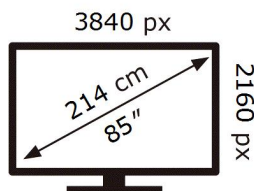

UE85CU7110K

147 kWh/1000h

ABCDEF **G**

230 kWh/1000h

2019/2013