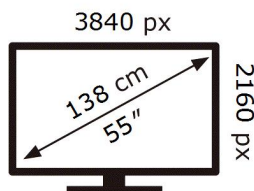

ENERG

SAMSUNG

TU55CU8500K

81 kWh/1000h

ABCDEF **G**

130 kWh/1000h

2019/2013