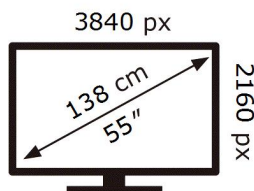

**ENERG**

**SAMSUNG**

TU55CU8505K

**81** kWh/1000h

ABCDEF **G**

**130** kWh/1000h

2019/2013