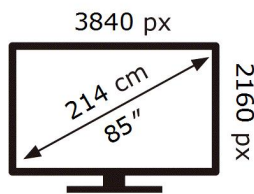

ENERG

SAMSUNG

TQ85LS03BGU

168 kWh/1000h

ABCDEF **G**

346 kWh/1000h

2019/2013