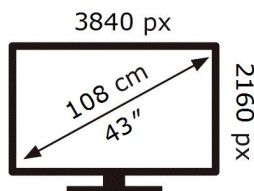

ENERG

SAMSUNG

GU43CU7179U

54 kWh/1000h

ABCDEF **G**

113 kWh/1000h

2019/2013