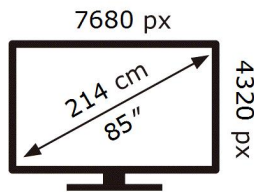

ENERG 

SAMSUNG

QE85QN800CT

168 kWh/1000h

ABCDEF **G**

HDR

400 kWh/1000h

2019/2013