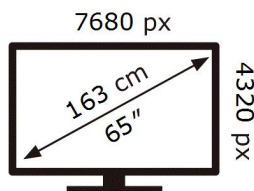

ENERG

SAMSUNG

QE65QN900CT

112 kWh/1000h

ABCDEF **G**

389 kWh/1000h

2019/2013