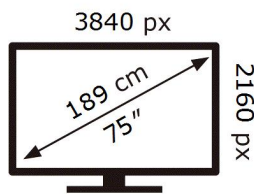

HG75BU800EU

156 kWh/1000h

ABCDEF **G**

231 kWh/1000h

2019/2013