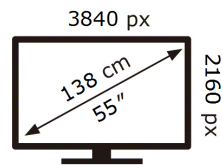

SAMSUNG

HG55ET670UZ

84 kWh/1000h

ABCDEF **G**

138 kWh/1000h

2019/2013

BN68-11632A-00