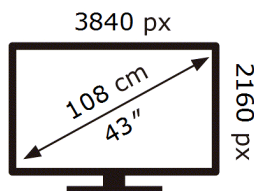

SAMSUNG

UE43BU8510K

72 kWh/1000h

ABCDEF **G**

100 kWh/1000h

ENERG 

SAMSUNG

UE43BU8510K